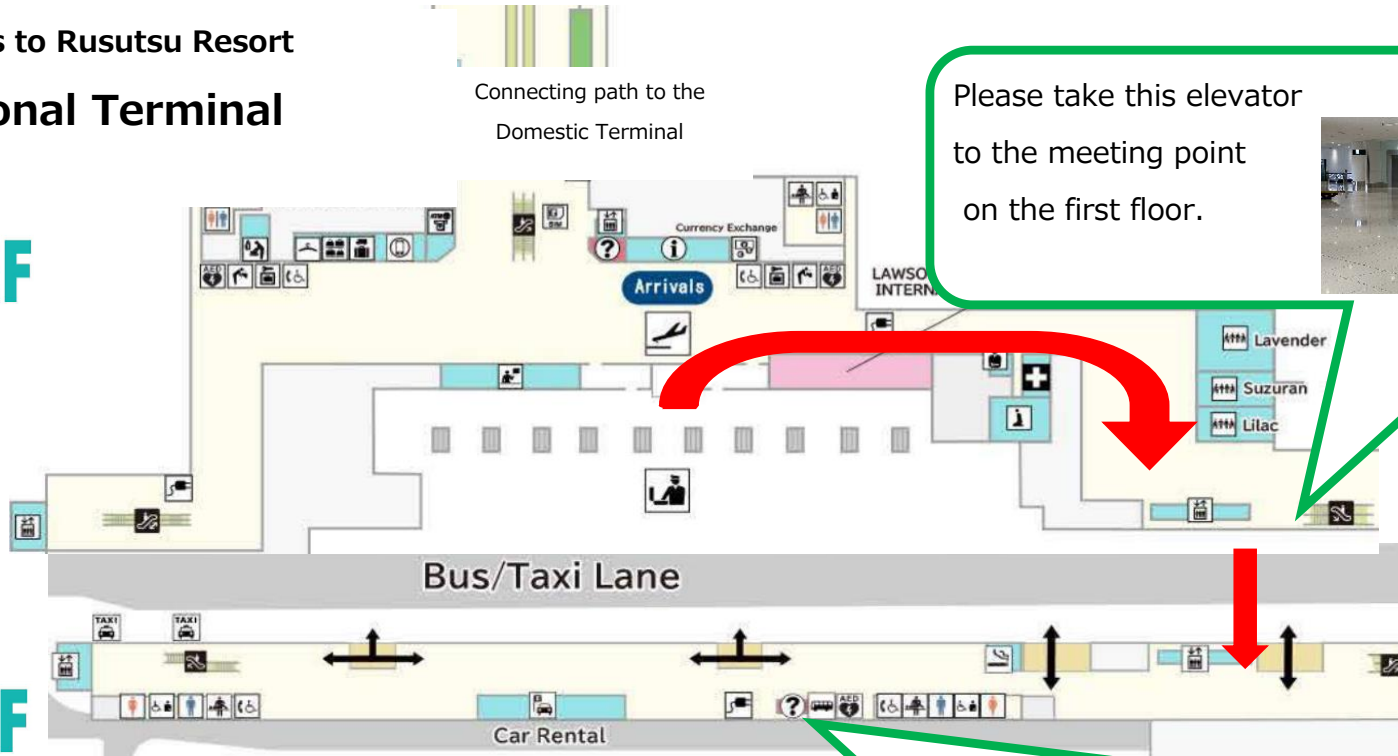

BIGRUNS Bus to Rusutsu Resort International Terminal

2F

Please take this elevator to the meeting point on the first floor.

1F

International Terminal Meeting Point
In front of the information desk
on the 1st floor

Please be sure to arrive 20 minutes prior to the bus departure time.

BIGRUNS DESK +81-11-223-5830

- *Checking in is require for passengers to board the bus.
- *Staff will be on standby only during check in time and guide you to the bus stop.
- *Buses will depart on time.